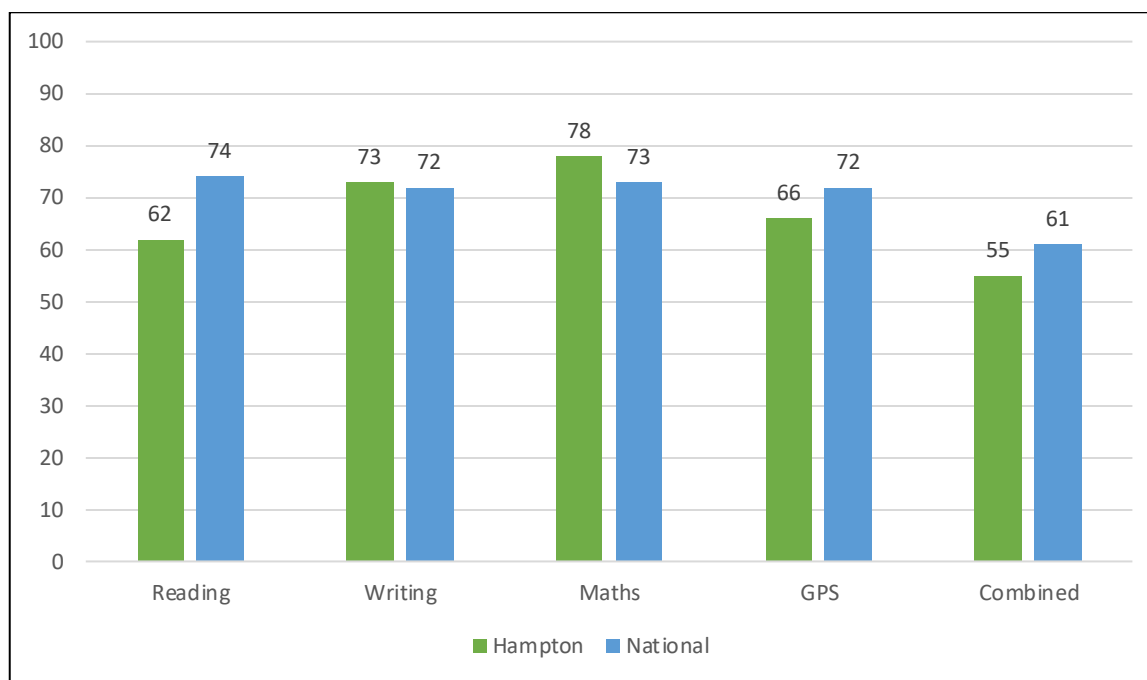

Key Stage 2 SATs Outcomes

	Hampton	National
Reading (achieving expected)	62%	74%
Writing (achieving expected)	73%	72%
Maths (achieving expected)	78%	73%
GPS (achieving expected)	66%	72%
Combined	55%	61%