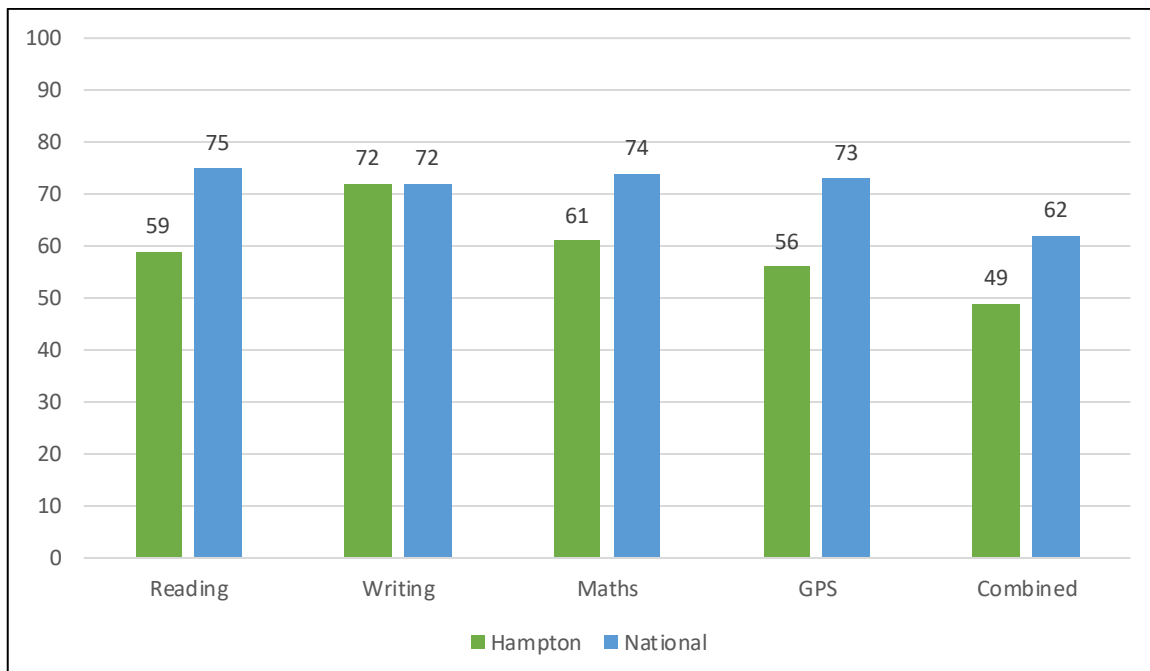

Key Stage 2 SATs Outcomes

	Hampton	National
Reading (achieving expected)	59%	75%
Writing (achieving expected)	72%	72%
Maths (achieving expected)	61%	74%
GPS (achieving expected)	56%	73%
Combined (achieving expected)	49%	62%